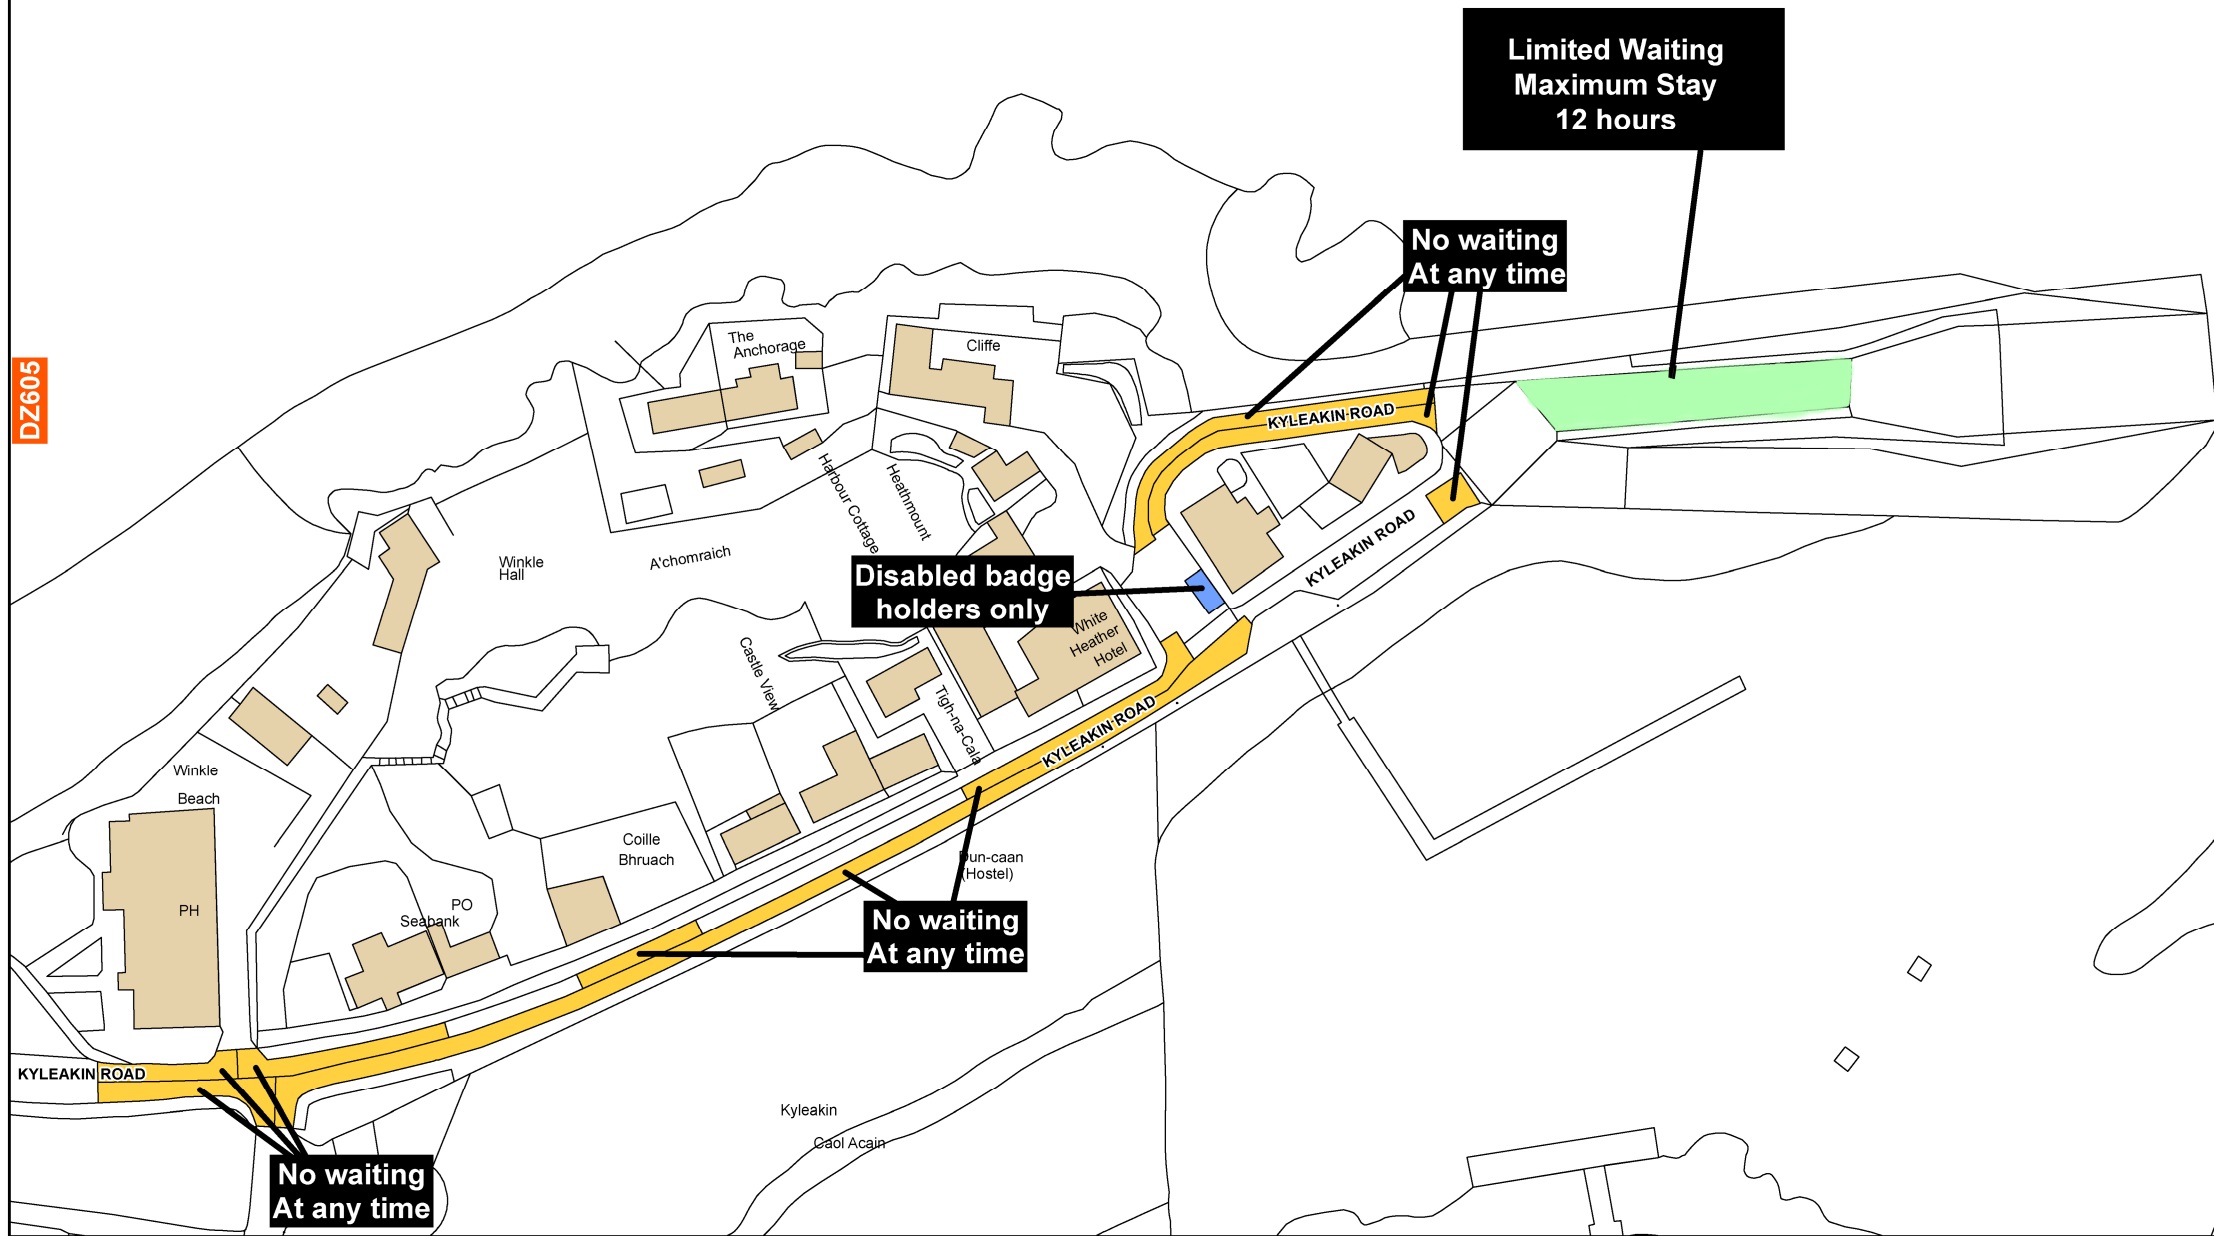

DZ605

The Highland Council
Headquarters
Glenurquhart Rd
Inverness
IV35NX

**THE HIGHLAND COUNCIL
(PROHIBITION AND RESTRICTION
OF WAITING AND LOADING AND
PARKING PLACES)
(DECriminalISED PARKING
ENFORCEMENT AND
CONSOLIDATION) ORDER 2018**

Reproduced by permission of Ordnance Survey on behalf of HMSO
© Crown copyright and database right 2016. All rights reserved.
Ordnance Survey licence 100023369.
This plan has been produced specifically to supply an individual
with value added Local Authority information.
Unauthorised reproduction infringes Crown Copyright
and may lead to prosecution or Civil Proceed

Key

Shade	Restriction	Shade	Restriction	Shade	Restriction	Shade	Restriction
	No Waiting At Any Time		No Waiting At Any Time / No Loading		No Waiting At Any Time / No Loading At Any Time		No Waiting / No Loading
	No Waiting		Loading Restrictions		Taxi Ranks		Pay And Display
	Permit Holders Only		Limited Waiting		Miscellaneous Restrictions		Disabled Badge Holders Only
	No Stopping On Main Carriageway		No Stopping At Any time On Verge Or Footway		Zonal Restrictions (Excluding Pedestrian Zones)		Pedestrian Zones

SCALE
1:1,250

DATE
01/05/2018

MAP NUMBER
EA605